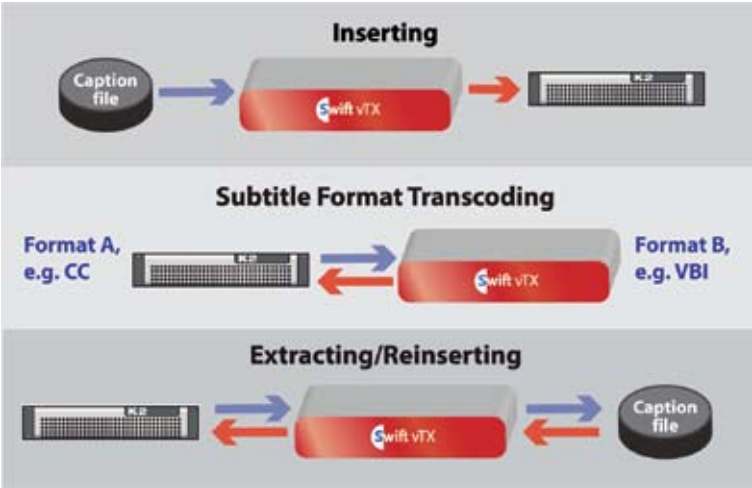

Introducing automation to the workflow, external processes can initiate Swift vTX subtitle to K2 ingest tasks via the flexible Softel Job Description Language, freeing the operators valuable time. Full integration of 'subtitle to K2 server ingest' with external 3rd party workflow and asset management systems is enabled by the Swift vTX SDK. This automation and format flexibility makes Swift vTX the choice for adding, managing or subtitling content on the Grass Valley K2 server platform, resulting in a powerful integrated solution.

Swift vTX Workflow

Calling on our extensive experience we've ensured that Swift vTX integrates with your workflow with full support for K2 standards such as MXF and GXF, making it easier to get things done; for example integrating subtitles with your video files to go into the traffic management system or extracting live subtitles for editing & correction, then re-inserting into the K2 video asset.

Multi-format input/output support

Swift vTX supports a wide range of formats to enable complete flexibility in the workflow, with full support for GXF and MXF, ensuring it can meet the expectations of the most demanding Grass Valley K2 user.

Caption File	
XIF	CG2
STL	CG
PAC	SAMI
MXF	Cheetah
FLC CAP	SCC

Maintenance and support

Support is always a key component when creating an integrated solution, that's why in addition to providing full consultation when delivering a solution, Softel also offers in-house expert support. A tiered range of support options are available, spanning from simple software updates to full 24 x 7 x 365 telephone and on-site support. To discuss your support requirements in more detail please contact your Softel sales representative.

Due to continuous enhancement and development by Softel and Softel-USA, product features, designs and specifications are subject to change without notice. Please contact Softel or Softel-USA to confirm details of any required functionality or specification. © Copyright Softel Group 2009

SWVTXPF50409GGVG

Pangbourne (near Reading), UK
Servicing APAC and EMEA
+44 118.984.2151
info@softelgroup.com

New York area, USA
Servicing the Americas
+1 203.354.4602
info@softel-usa.com

Los Angeles, USA
Servicing the Americas
+1 310.878.2789
info@softel-usa.com

Powering Television Beyond the Video™